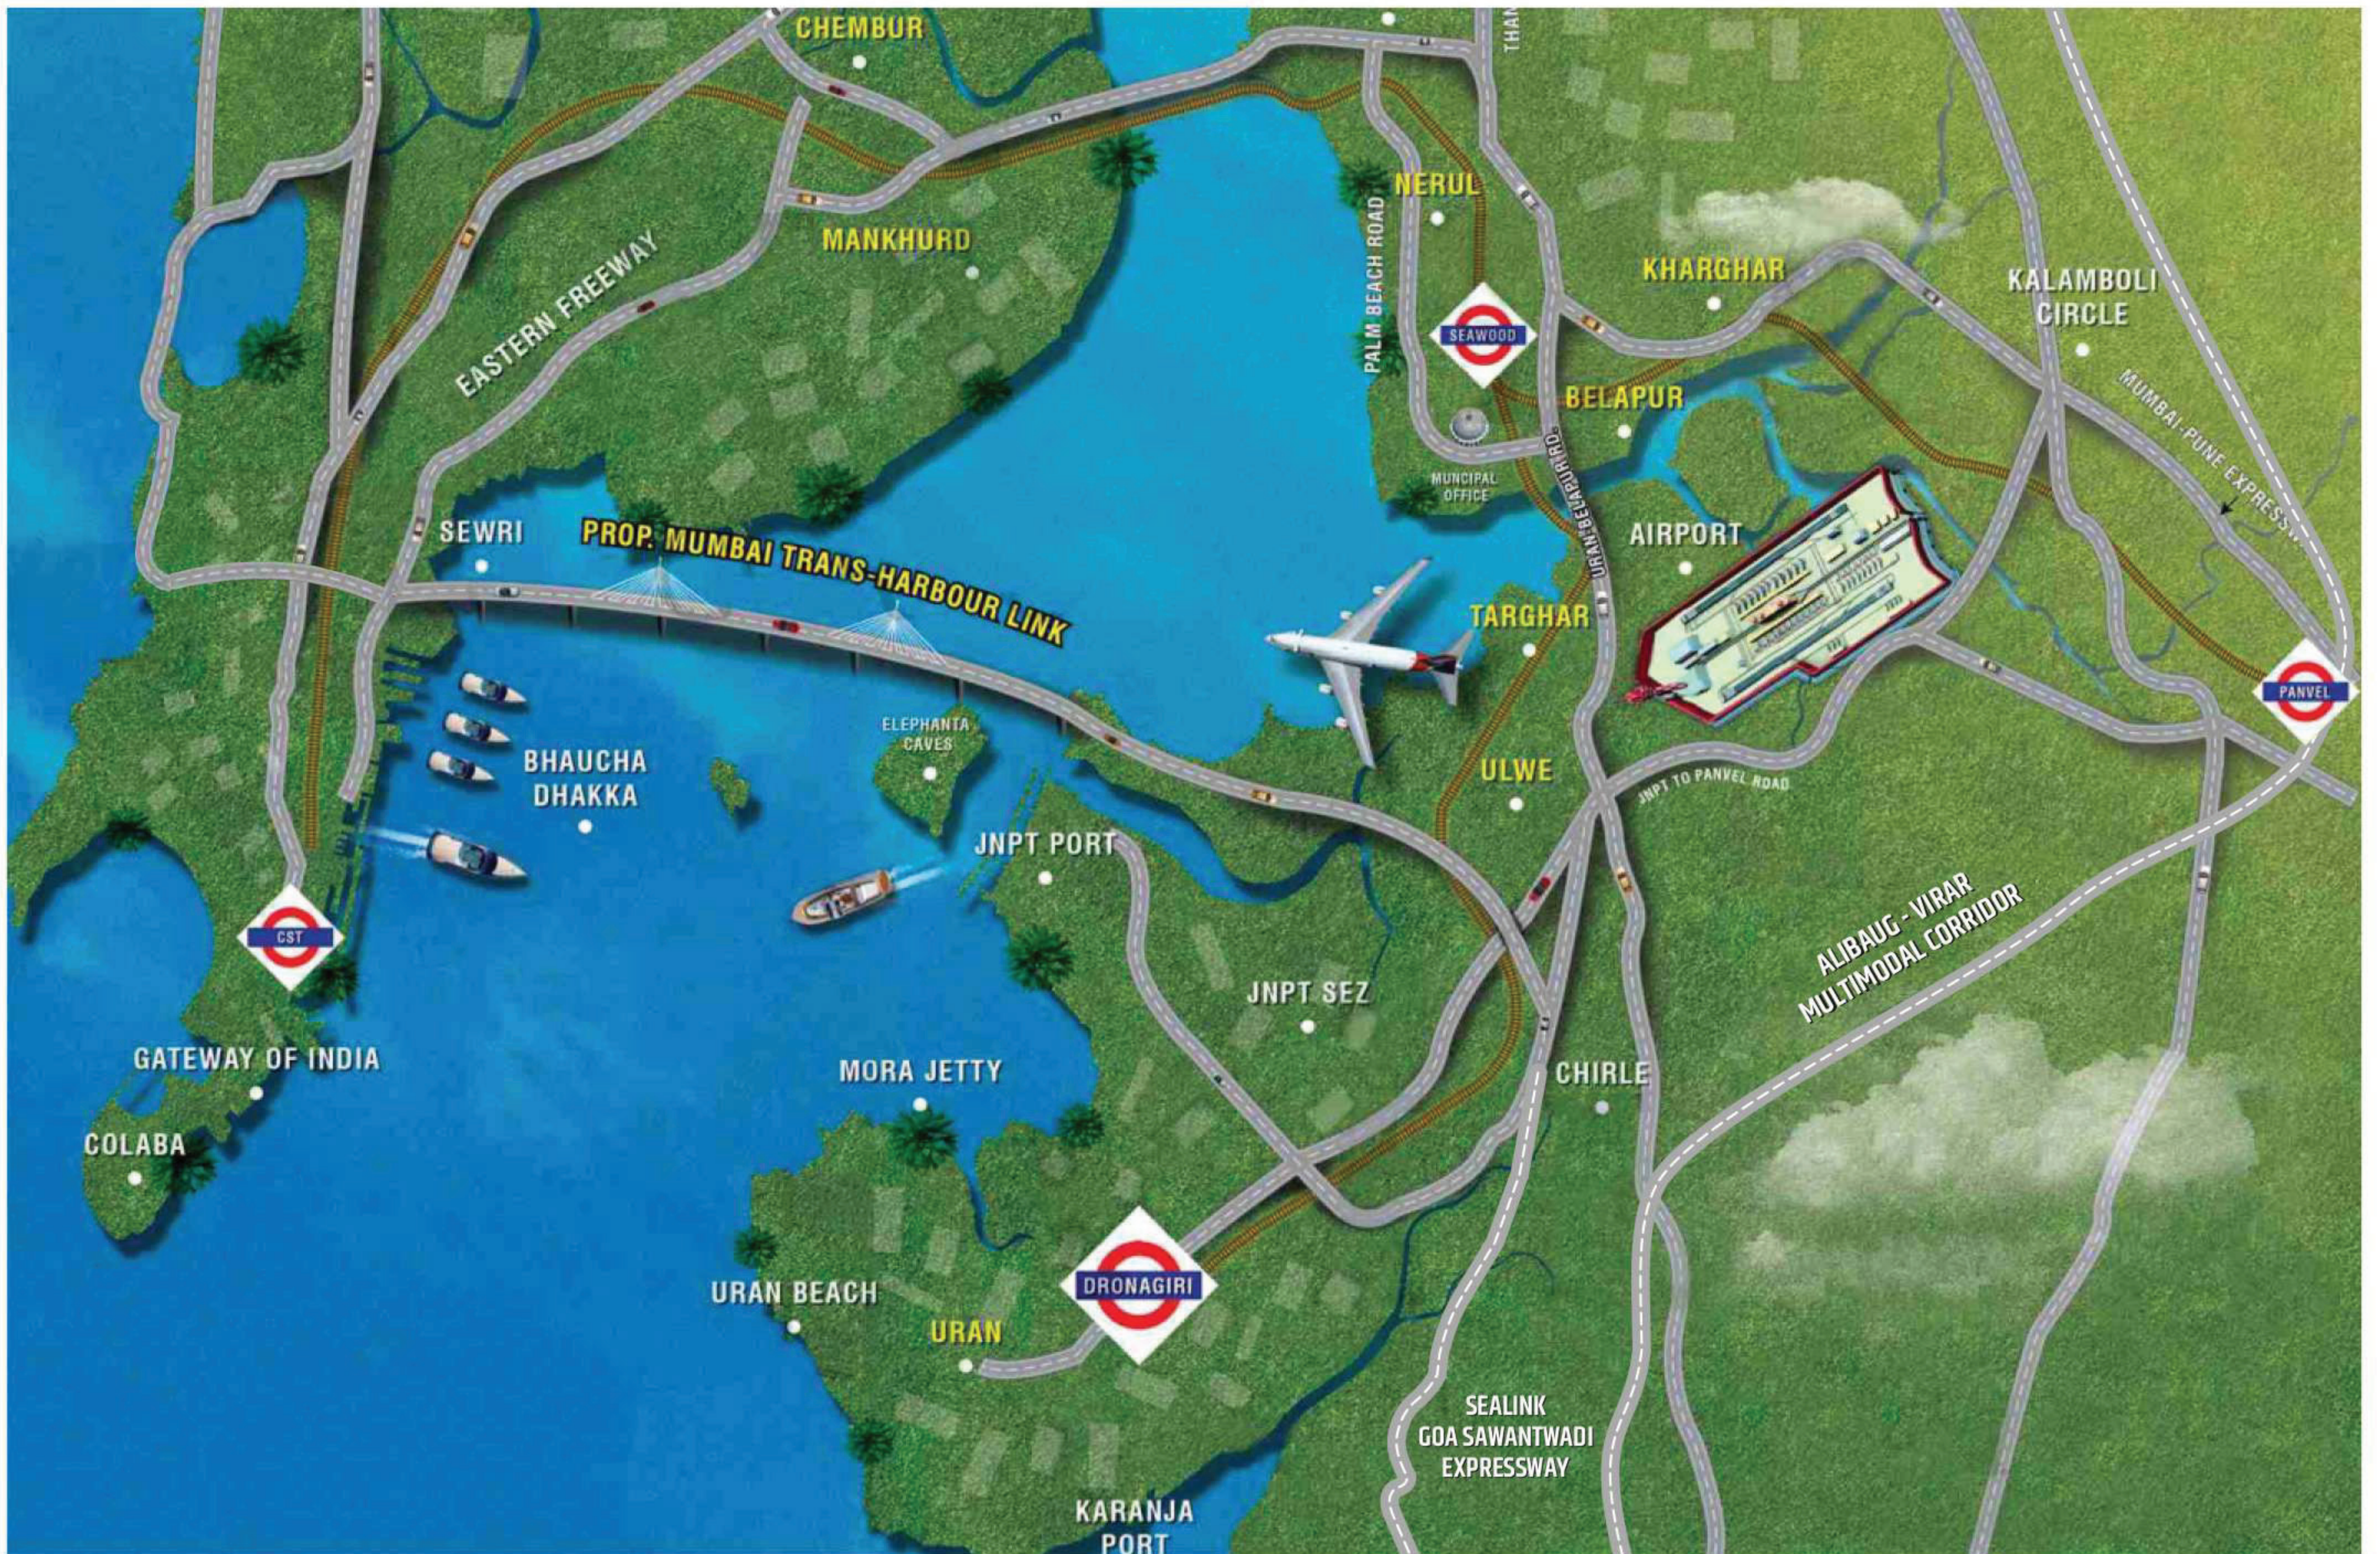

WELCOME TO EAGLE FLY REALTORS NAVI MUMBAI

EAGLE FLY
REALTORS

For Legal Land Visit Eagle Fly

EAGLE FLY
REALTORS

For Legal Land Visit Eagle Fly

EAGLE FLY REALTORS LOCATION

HIGHLIGHTS

- Navi Mumbai International Airport to our location -10 min.
- Near Sewree to Nhava Sheva Sealink Junction
- Dhutum proposed Metro station 5 min
- Ranjanpada and Nhava-Sheva Railway Station -5 min.
- JNPT to our location - 6 Km
- Ulwe & Dronagiri Node - 10 mins
- Sarde- Punade metro Junction - 5 min.
- Alibaug- Virar - Corridor Highway

EAGLE FLY
REALTORS
For Legal Land Visit Eagle Fly

MTHL

SEWRI NHAVA-SHEVA TRANS HARBOUR LINK (MMRDA)

ONGOING WORK : WORLI BANDRA - SEWRI- NHAVA-SHEVA SEA-LINK

EAGLE FLY
REALTORS

For Legal Land Visit Eagle Fly

AIRPORT

NAVI MUMBAI INTERNATIONAL AIRPORT

ONGOING WORK NAVI MUMBAI, INTERNATIONAL AIRPORT

THE WORK RELATED TO THE LAND DEVELOPMENT HAS ALREADY BEEN DONE

EAGLE FLY
REALTORS
For Legal Land Visit Eagle Fly

ALIBAUG-VIRAR MULTIMODAL CORRIDOR