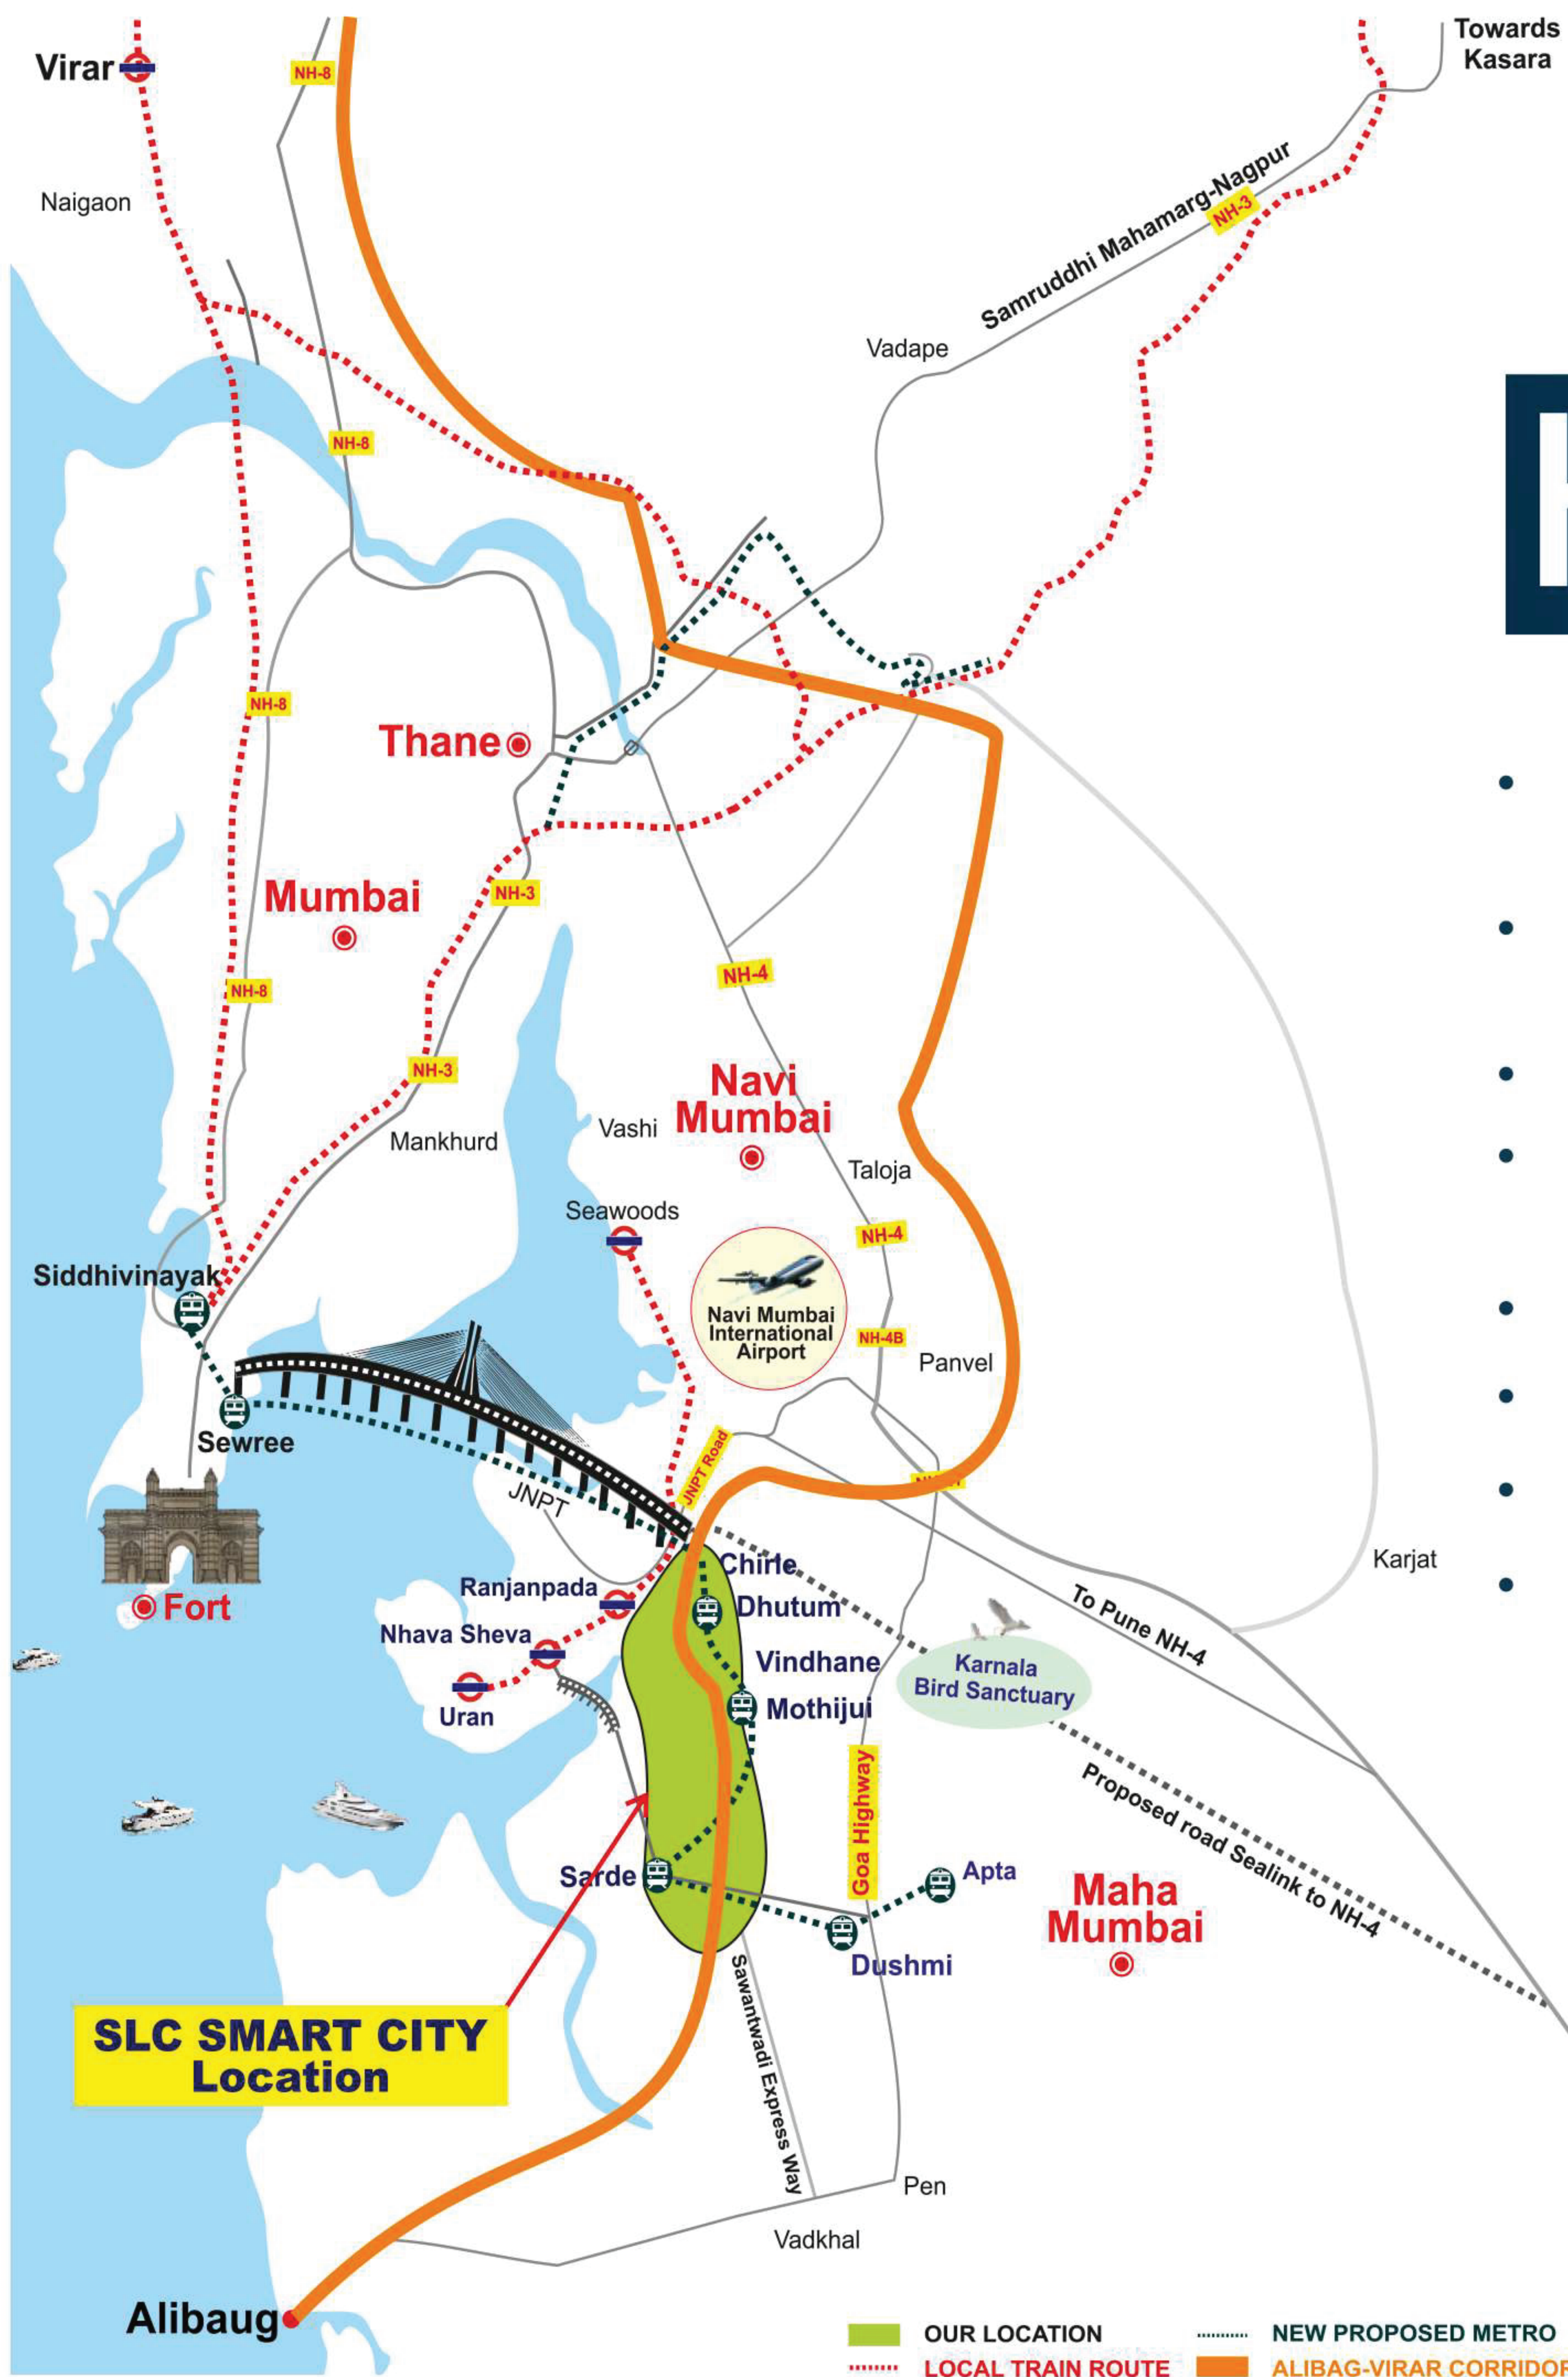

WELCOME TO EAGLE FLY REALTORS NAVI MUMBAI

EAGLE FLY
REALTORS

For Legal Land Visit Eagle Fly

EAGLE FLY
REALTORS

For Legal Land Visit Eagle Fly

EAGLE FLY REALTORS LOCATION

HIGHLIGHTS

- Navi Mumbai International Airport to our location -10 min.
- Near Sewree to Nhava Sheva Sealink Junction
- Dhutum proposed Metro station 5 min
- Ranjanpada and Nhava-Sheva Railway Station -5 min.
- JNPT to our location - 6 Km
- Ulwe & Dronagiri Node - 10 mins
- Sarde- Punade metro Junction - 5 min.
- Alibaug- Virar - Corridor Highway

EAGLE FLY
REALTORS
For Legal Land Visit Eagle Fly

MTHL

SEWRI NHAVA-SHEVA TRANS HARBOUR LINK (MMRDA)

ONGOING WORK : WORLI BANDRA - SEWRI- NHAVA-SHEVA SEA-LINK

EAGLE FLY
REALTORS

For Legal Land Visit Eagle Fly

AIRPORT

NAVI MUMBAI INTERNATIONAL AIRPORT

ONGOING WORK NAVI MUMBAI, INTERNATIONAL AIRPORT

THE WORK RELATED TO THE LAND DEVELOPMENT HAS ALREADY BEEN DONE

EAGLE FLY
REALTORS
For Legal Land Visit Eagle Fly

ALIBAUG-VIRAR MULTIMODAL CORRIDOR